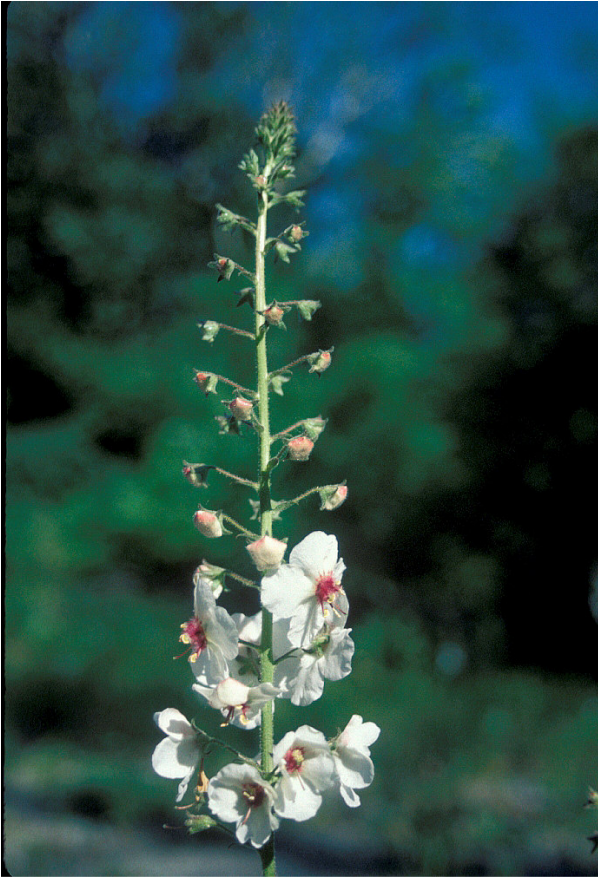

# Moth Mullein

**Snapdragon Family**  
***(Verbascum blattaria)***

Moth Mullein has white or yellow flowers tinged with purple at the base. The anthers are orange and the stamens have purplish beards. They grow in a loose raceme. The buds are buttonlike. The 2-4 foot plant is slender with scant foliage. It grows in fields and on roadsides and blooms in the summer and fall.