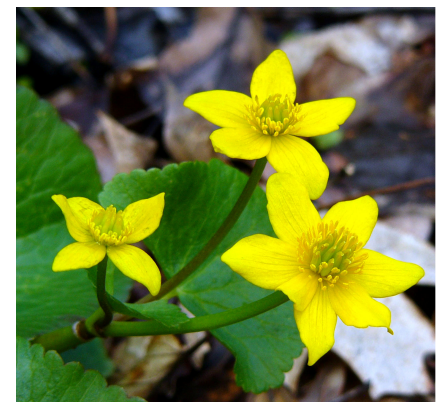

Marsh Marigold

Buttercup Family
(*Caltha palustris*)

Marsh Marigold is a showy spring flower that grows in swamps, meadows or other wet areas. It has 5 to 9 deep yellow sepals and no petals. The long-stalked leaves are heart-shaped. It is strictly a spring bloomer.